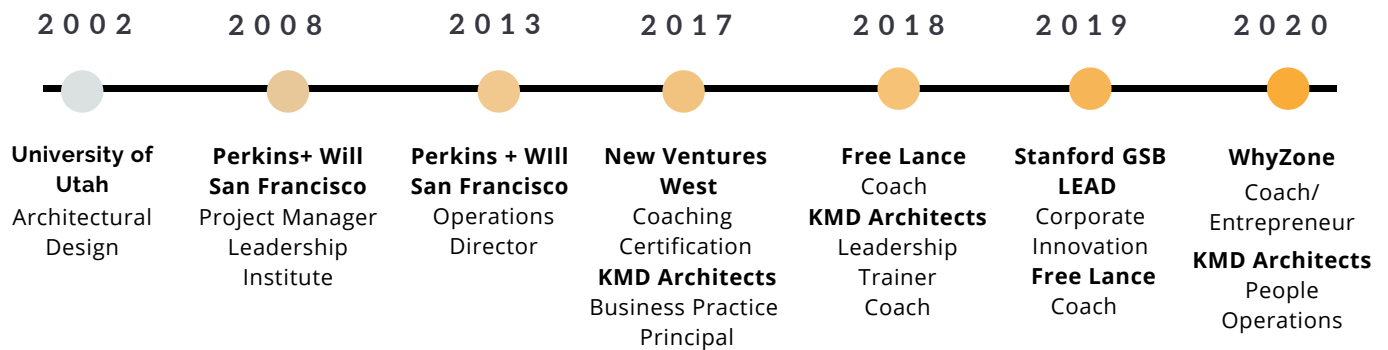

YASH CHITALE

COACH / FACILITATOR / CONSULTANT

+1 650.504.4487
yash@inwhyzone.com
www.inwhyzone.com

ABOUT ME

I work with professionals in navigating career, workplace and milestone transitions with focus on change through self-development, building strong networks and bringing clarity to their actions. I facilitate meaningful conversations within small and mid-size organizations and leadership groups with focus on strengthening people, processes and products. I bring a unique blend of intuitive reflection + insights through poetry coupled with scientific research + tools used in business setting to support my Clients.

MY TIMELINE

EXPERTISE

REFERENCES

TODD CAMPBELL
Architect, Coaching Client
toddjc15@runbox.com

ELIZABETH HAN
Recruiter, Business Client
elizabeth@junosgroup.com

INTERESTS

POETRY + WRITING

PEOPLE + PLACES