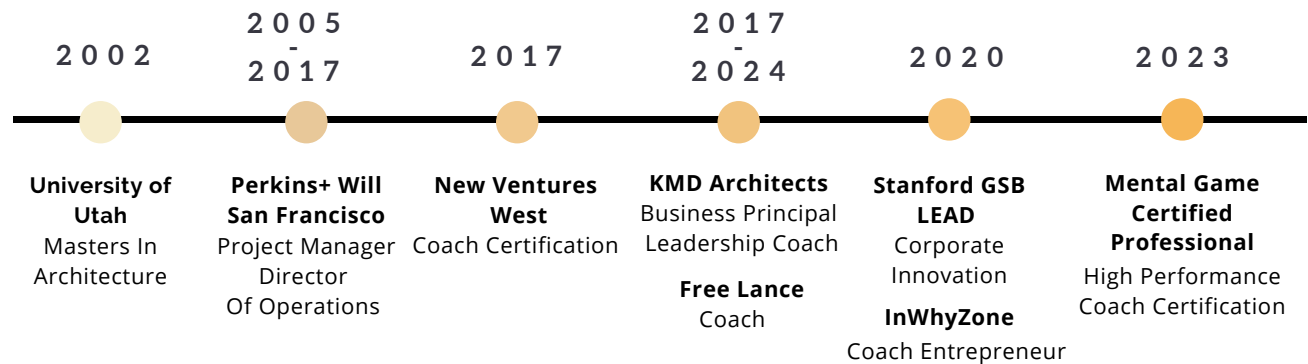

YASH CHITALE

COACH | POET | DESIGNER | CONSULTANT

+1 650.504.4487
yash@inwhyzone.com
www.inwhyzone.com

ABOUT ME

I work with professionals in navigating career, workplace and milestone transitions with focus on change through self-development, building strong networks and bringing clarity to their actions. I facilitate meaningful conversations within small and mid-size organizations and leadership groups with focus on strengthening people, processes and products. I bring a unique blend of intuitive reflection + insights through poetry coupled with scientific research + tools used in business setting to support my Clients.

MY TIMELINE

EXPERTISE