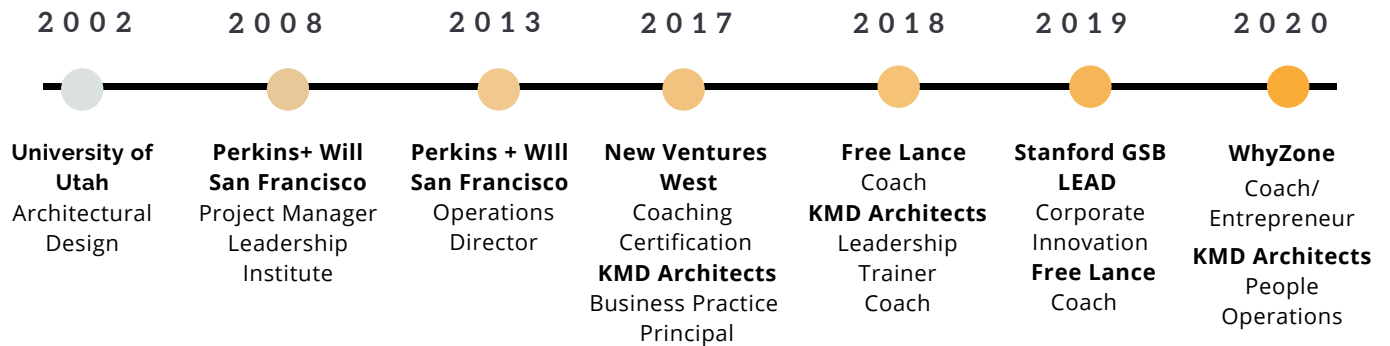

YASH CHITALE

COACH / FACILITATOR / CONSULTANT

+1 650.504.4487
yash@inwhyzone.com
www.inwhyzone.com

ABOUT ME

I work with professionals in navigating career, workplace and milestone transitions with focus on change through self-development, building strong networks and bringing clarity to their actions. I facilitate meaningful conversations within small and mid-size organizations and leadership groups with focus on strengthening people, processes and products. I bring a unique blend of intuitive reflection + insights through poetry coupled with scientific research + tools used in business setting to support my Clients.

MY TIMELINE